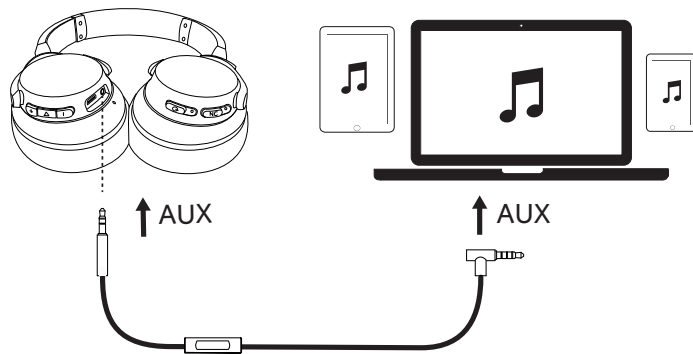

Controls

🎵 Bluetooth mode	
x1	Press Play / pause
①	Press and hold for 1 second Next track
②	Press and hold for 1 second Previous track
+ / -	Press Volume up / down
Default mode	Normal Equalizer
x2	Press multi-function key twice Note: Press twice again to switch back to Normal Equalizer. BassUP™ (Dual Equalizer)
NC ①	ANC mode (Active noise canceling mode) activation
②	ANC mode (Active noise canceling mode) deactivation

Active Noise Cancelling mode (ANC) blocks the noise from surrounding environment while wearing Soundcore Life 2.

	Steady green (NC LED indicator)	ANC mode (Active noise cancelling mode) is activated
	NC LED indicator off	ANC mode (Active noise cancelling mode) is deactivated

Aux-in