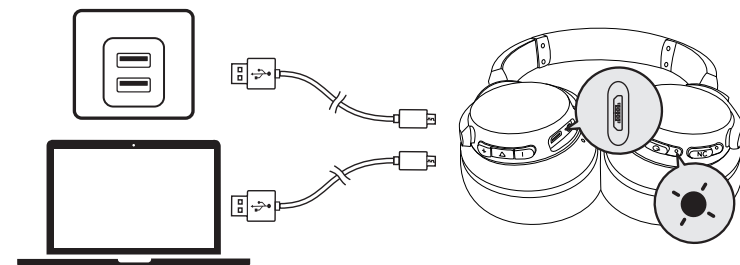

Charging Your Headphones