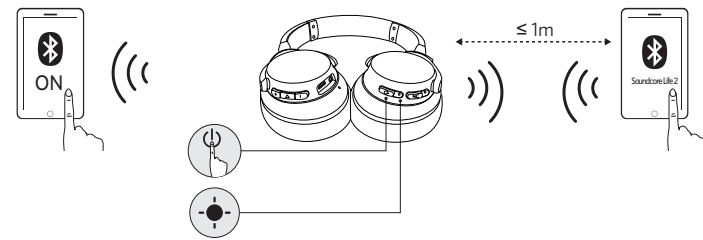

Pairing

Enter Bluetooth pairing mode when Life 2 is off		Press and hold for 5 seconds	
Enter Bluetooth pairing mode when Life 2 is on		Press and hold for 3 seconds	
	Rapidly flashing blue		Pairing mode
	Steady blue (For 1.5 seconds)		Connected to a device