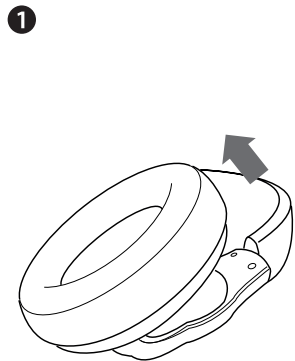

Turn On / Off

Bluetooth On		Press and hold for more than 3 seconds		Flashing blue (Bluetooth LED indicator)
Bluetooth Off		Press and hold for 3 seconds		Steady red for 1 second (Bluetooth LED indicator)
ANC On		Press and hold for more than 1 second		Steady green (NC LED indicator)
ANC Off		Press and hold for more than 1 second		NC LED indicator off

Pairing

Enter Bluetooth pairing mode when Life 2 is off		Press and hold for 5 seconds	
Enter Bluetooth pairing mode when Life 2 is on		Press and hold for 3 seconds	
	Rapidly flashing blue		Pairing mode
	Steady blue (For 1.5 seconds)		Connected to a device